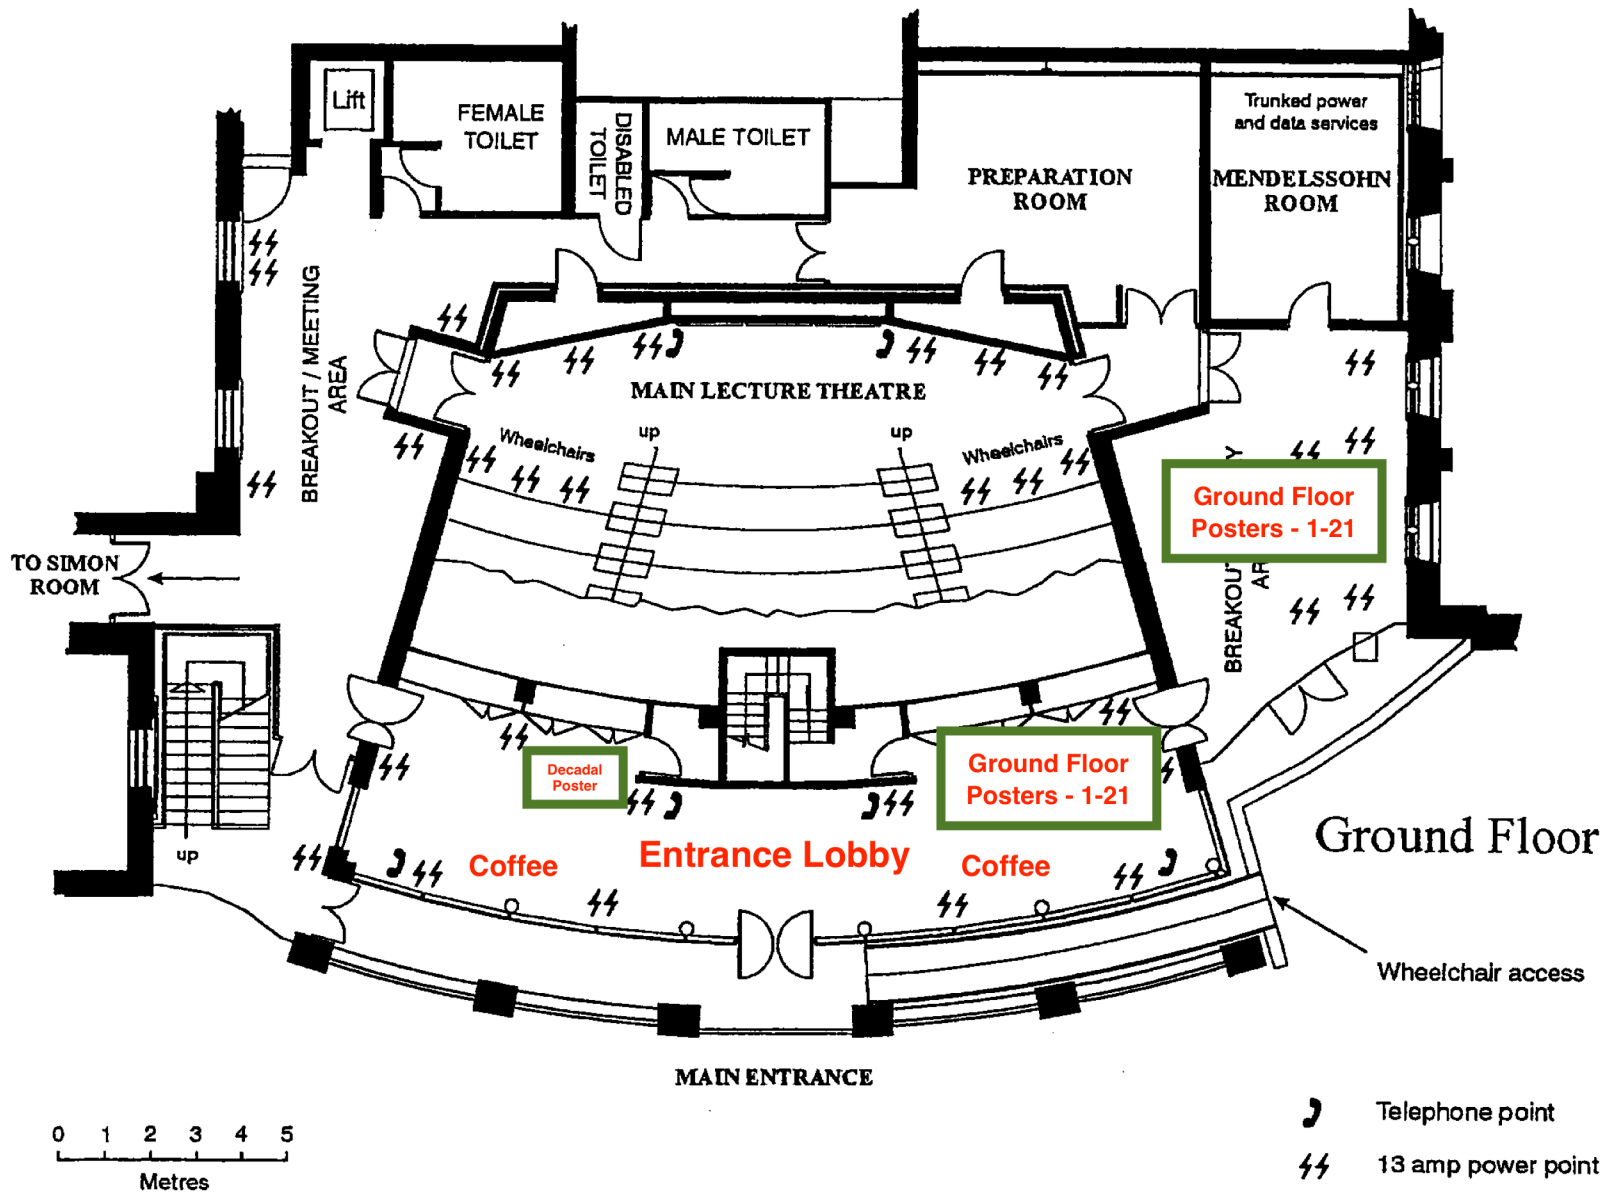

CLARENDON LABORATORY

Martin Wood complex

- ☎ Telephone point
- ⚡ 13 amp power point